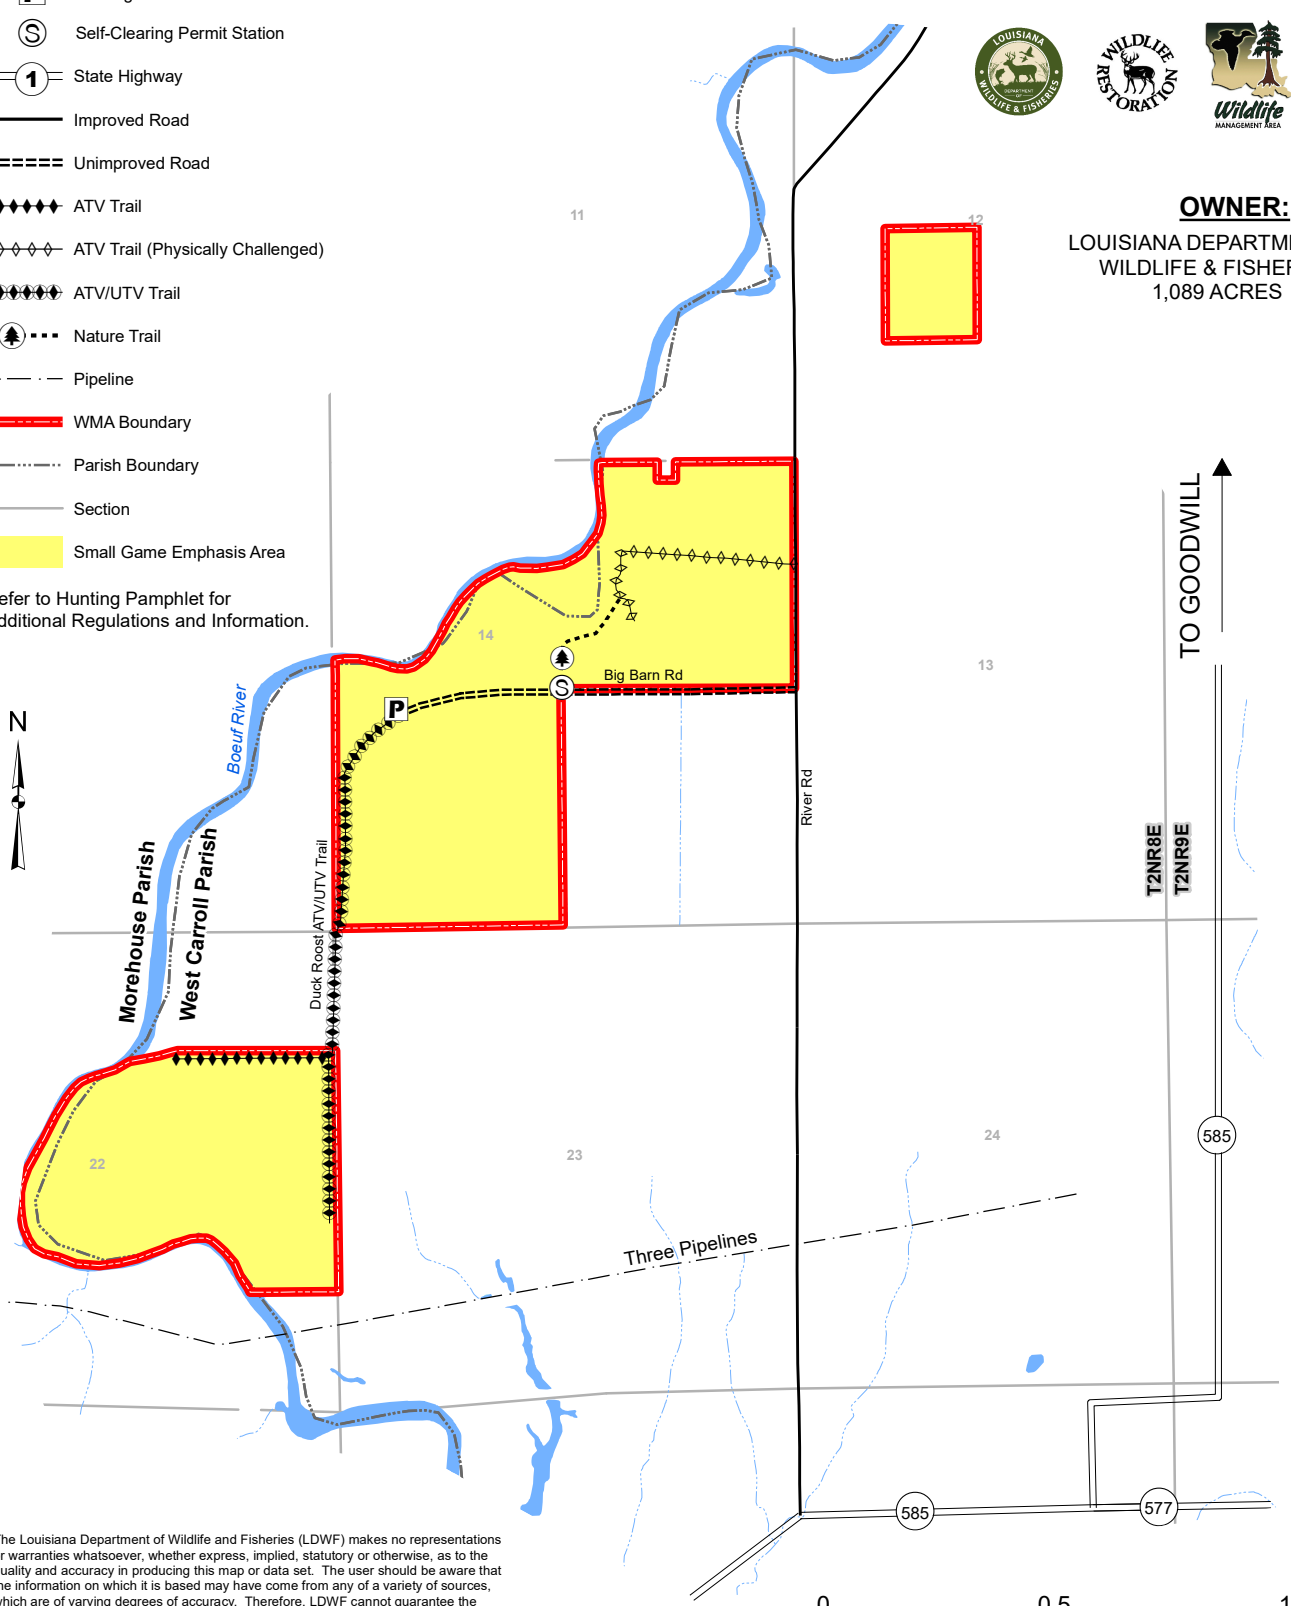

BIG COLEWA BAYOU WMA (WEST SIDE) BEARSKIN UNIT

JULY 2023

- **P** Parking
- **S** Self-Clearing Permit Station
- **1** State Highway
- Improved Road
- ==== Unimproved Road
- ◆◆◆◆ ATV Trail
- ◇◇◇◇ ATV Trail (Physically Challenged)
- ◆◆◆◆ ATV/UTV Trail
- Nature Trail
- Pipeline
- WMA Boundary
- --- Parish Boundary
- Section
- Small Game Emphasis Area

Refer to Hunting Pamphlet for Additional Regulations and Information.

OWNER:
LOUISIANA DEPARTMENT OF
WILDLIFE & FISHERIES
1,089 ACRES