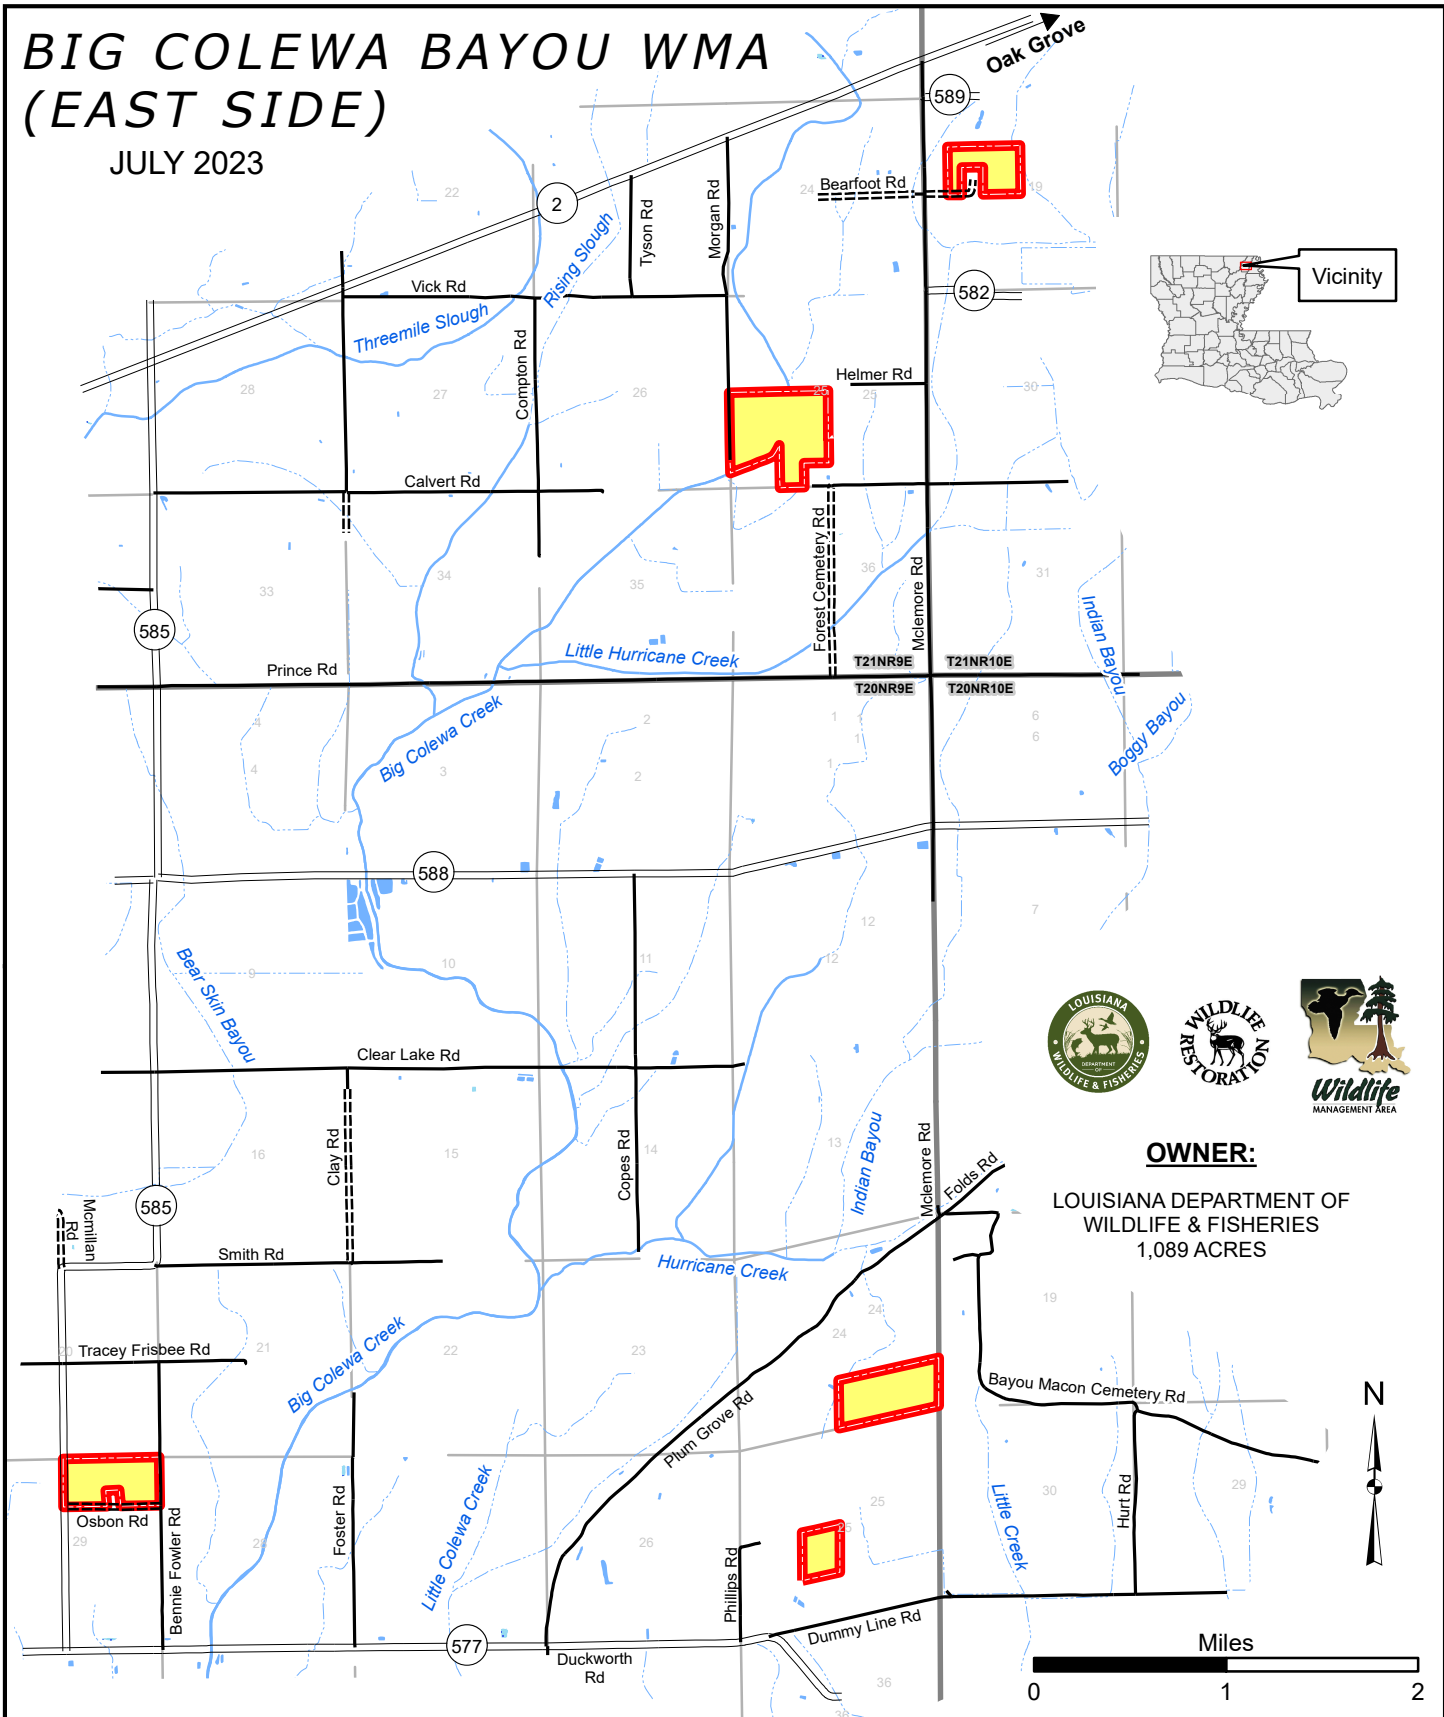

BIG COLEWA BAYOU WMA (EAST SIDE)

JULY 2023

OWNER:

LOUISIANA DEPARTMENT OF
WILDLIFE & FISHERIES
1,089 ACRES

- State Highway
- Improved Road
- Unimproved Road
- WMA Boundary
- Small Game Emphasis Area
- Township & Range
- Section

Refer to Hunting Pamphlet for Additional Regulations and Information.