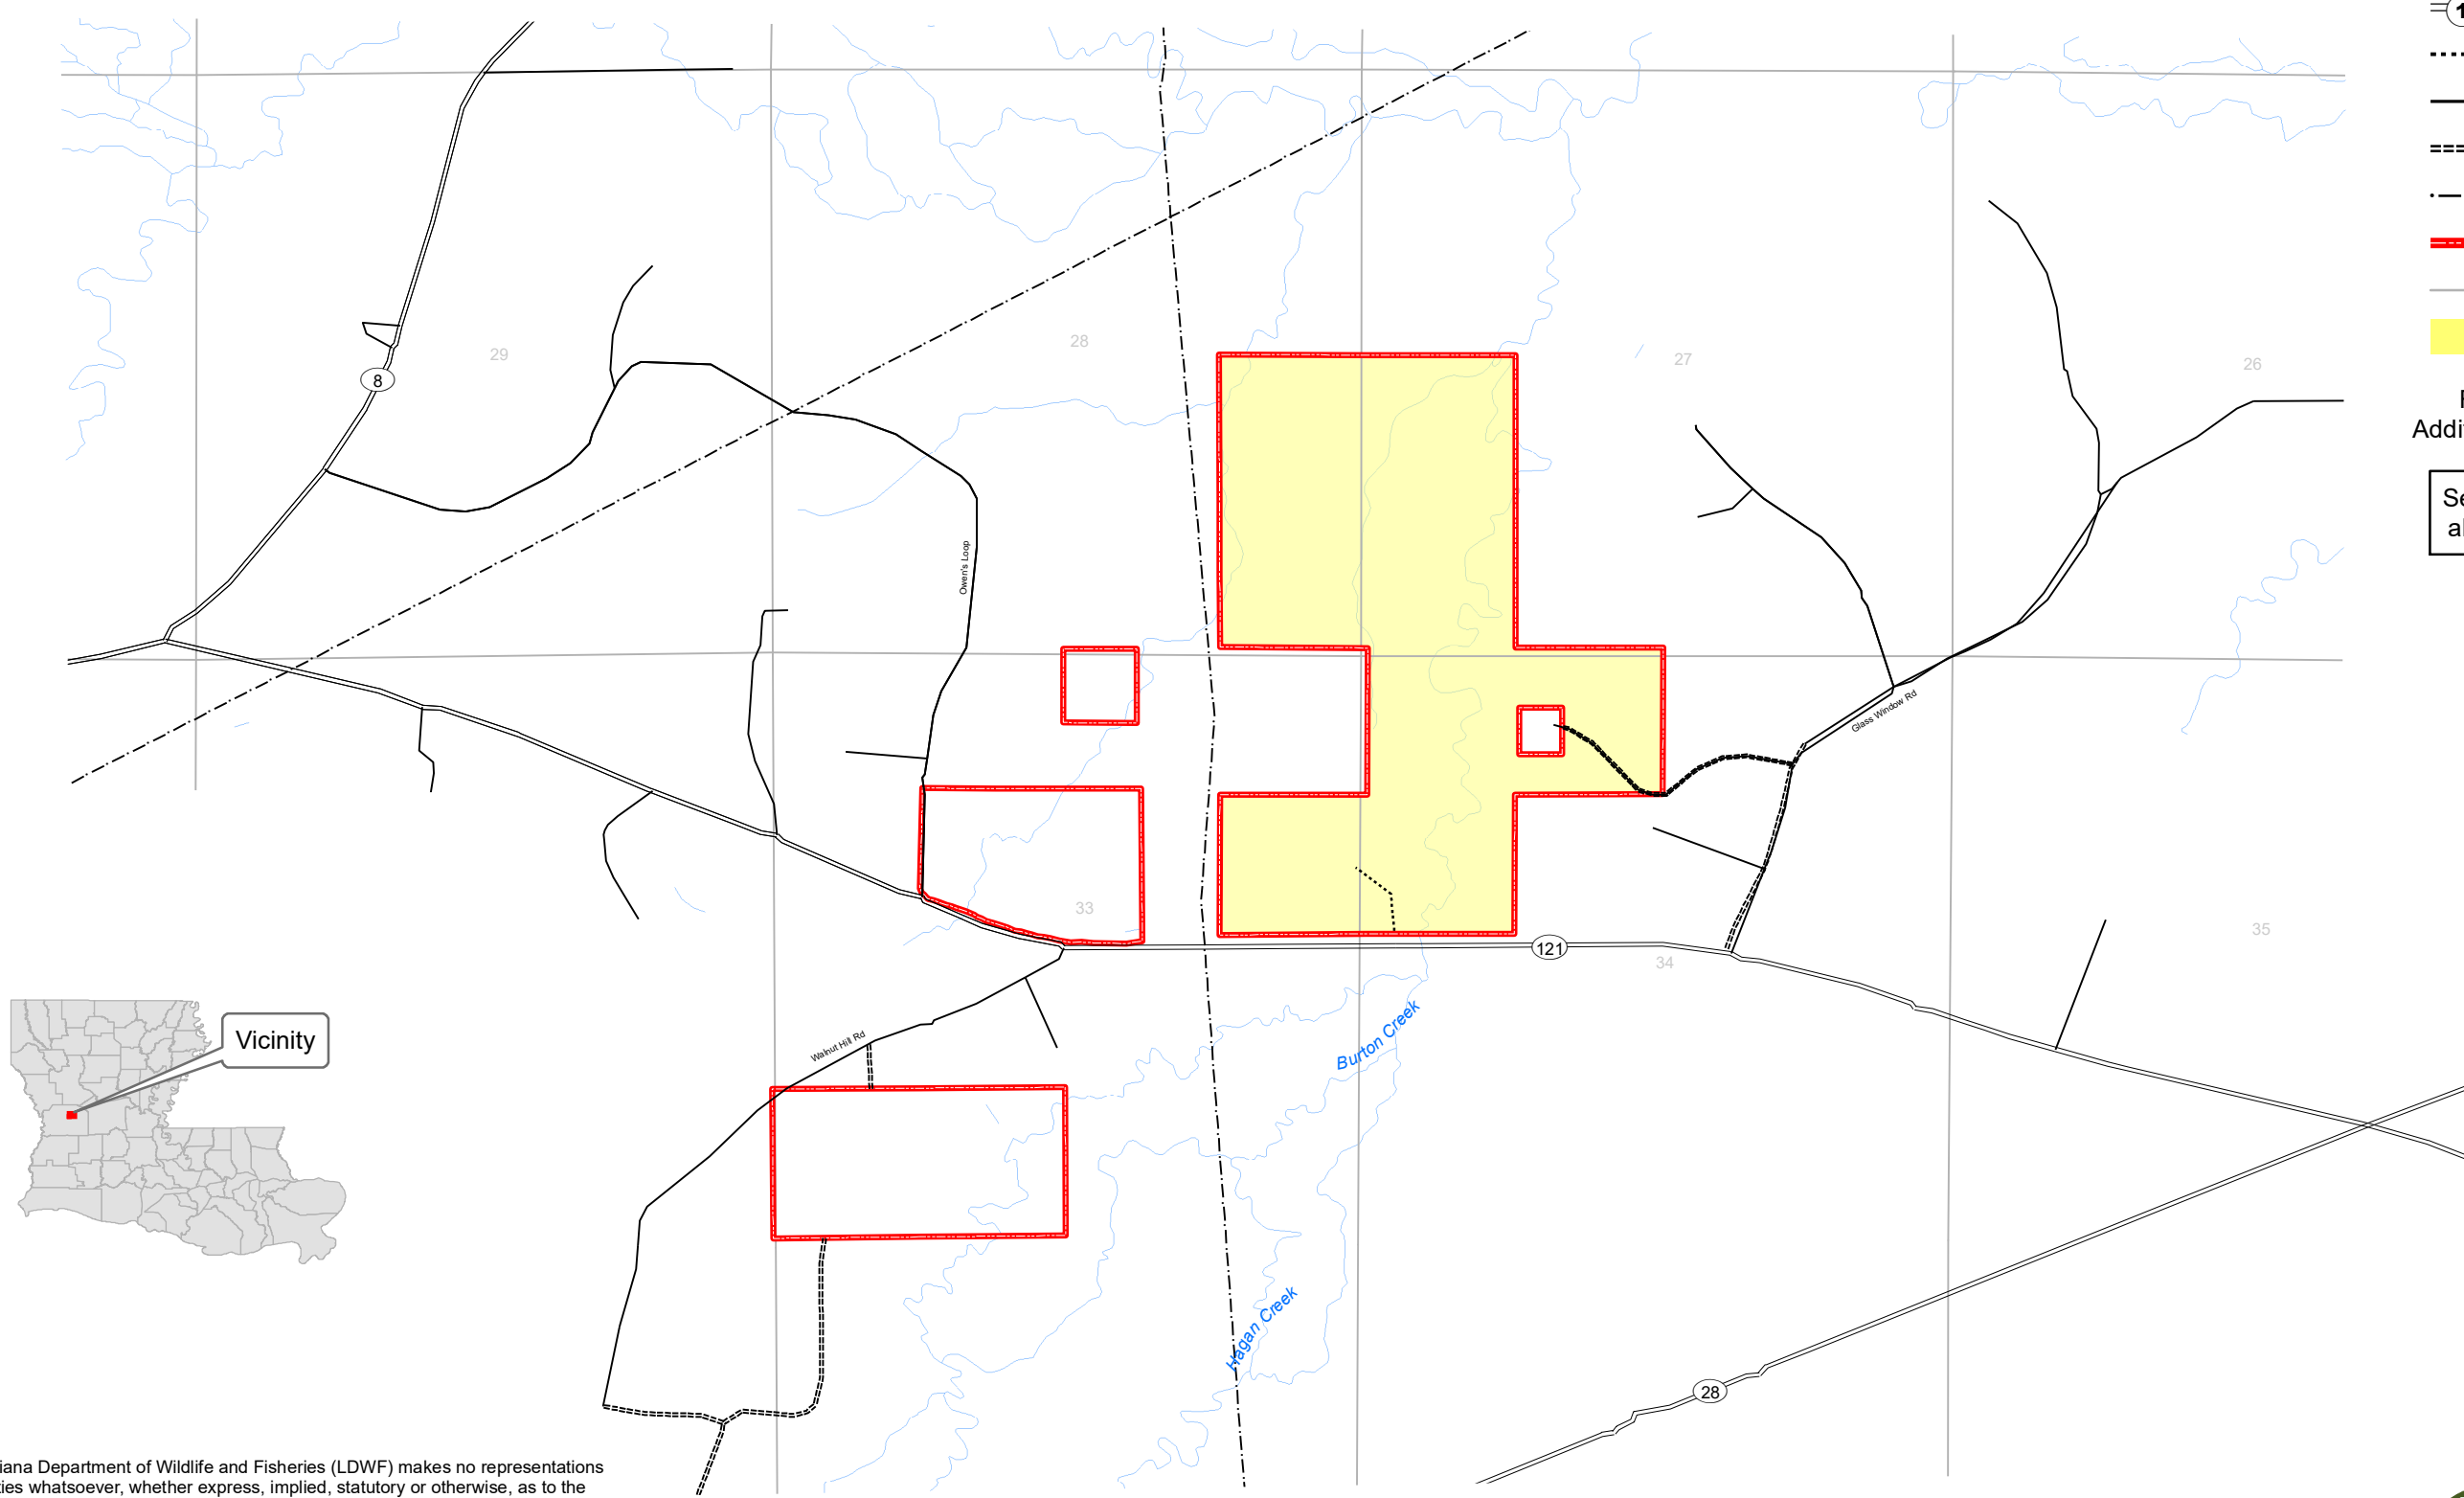

WALNUT HILL WILDLIFE MANAGEMENT AREA

JULY 2023

- State Highway
- Trail
- Improved Road
- Unimproved Road
- Pipeline
- WMA Boundary
- Section
- Small Game Emphasis Area

Refer to Hunting Pamphlet for
Additional Regulations and Information

Self-Clearing Permits available at
all Self-Clearing Permit Stations.

OWNER:
LOUISIANA DEPARTMENT
OF WILDLIFE & FISHERIES
595 ACRES

0 0.25 0.5
Miles

The Louisiana Department of Wildlife and Fisheries (LDWF) makes no representations or warranties whatsoever, whether express, implied, statutory or otherwise, as to the quality and accuracy in producing this map or data set. The user should be aware that the information on which it is based may have come from any of a variety of sources, which are of varying degrees of accuracy. Therefore, LDWF cannot guarantee the accuracy of this map or data set, and shall not be liable to any other person, party, or entity as a result of any reliance on this map or data set and/or any information contained herein or interpreted herefrom. Further, LDWF does not accept any responsibility for the consequences of its use.