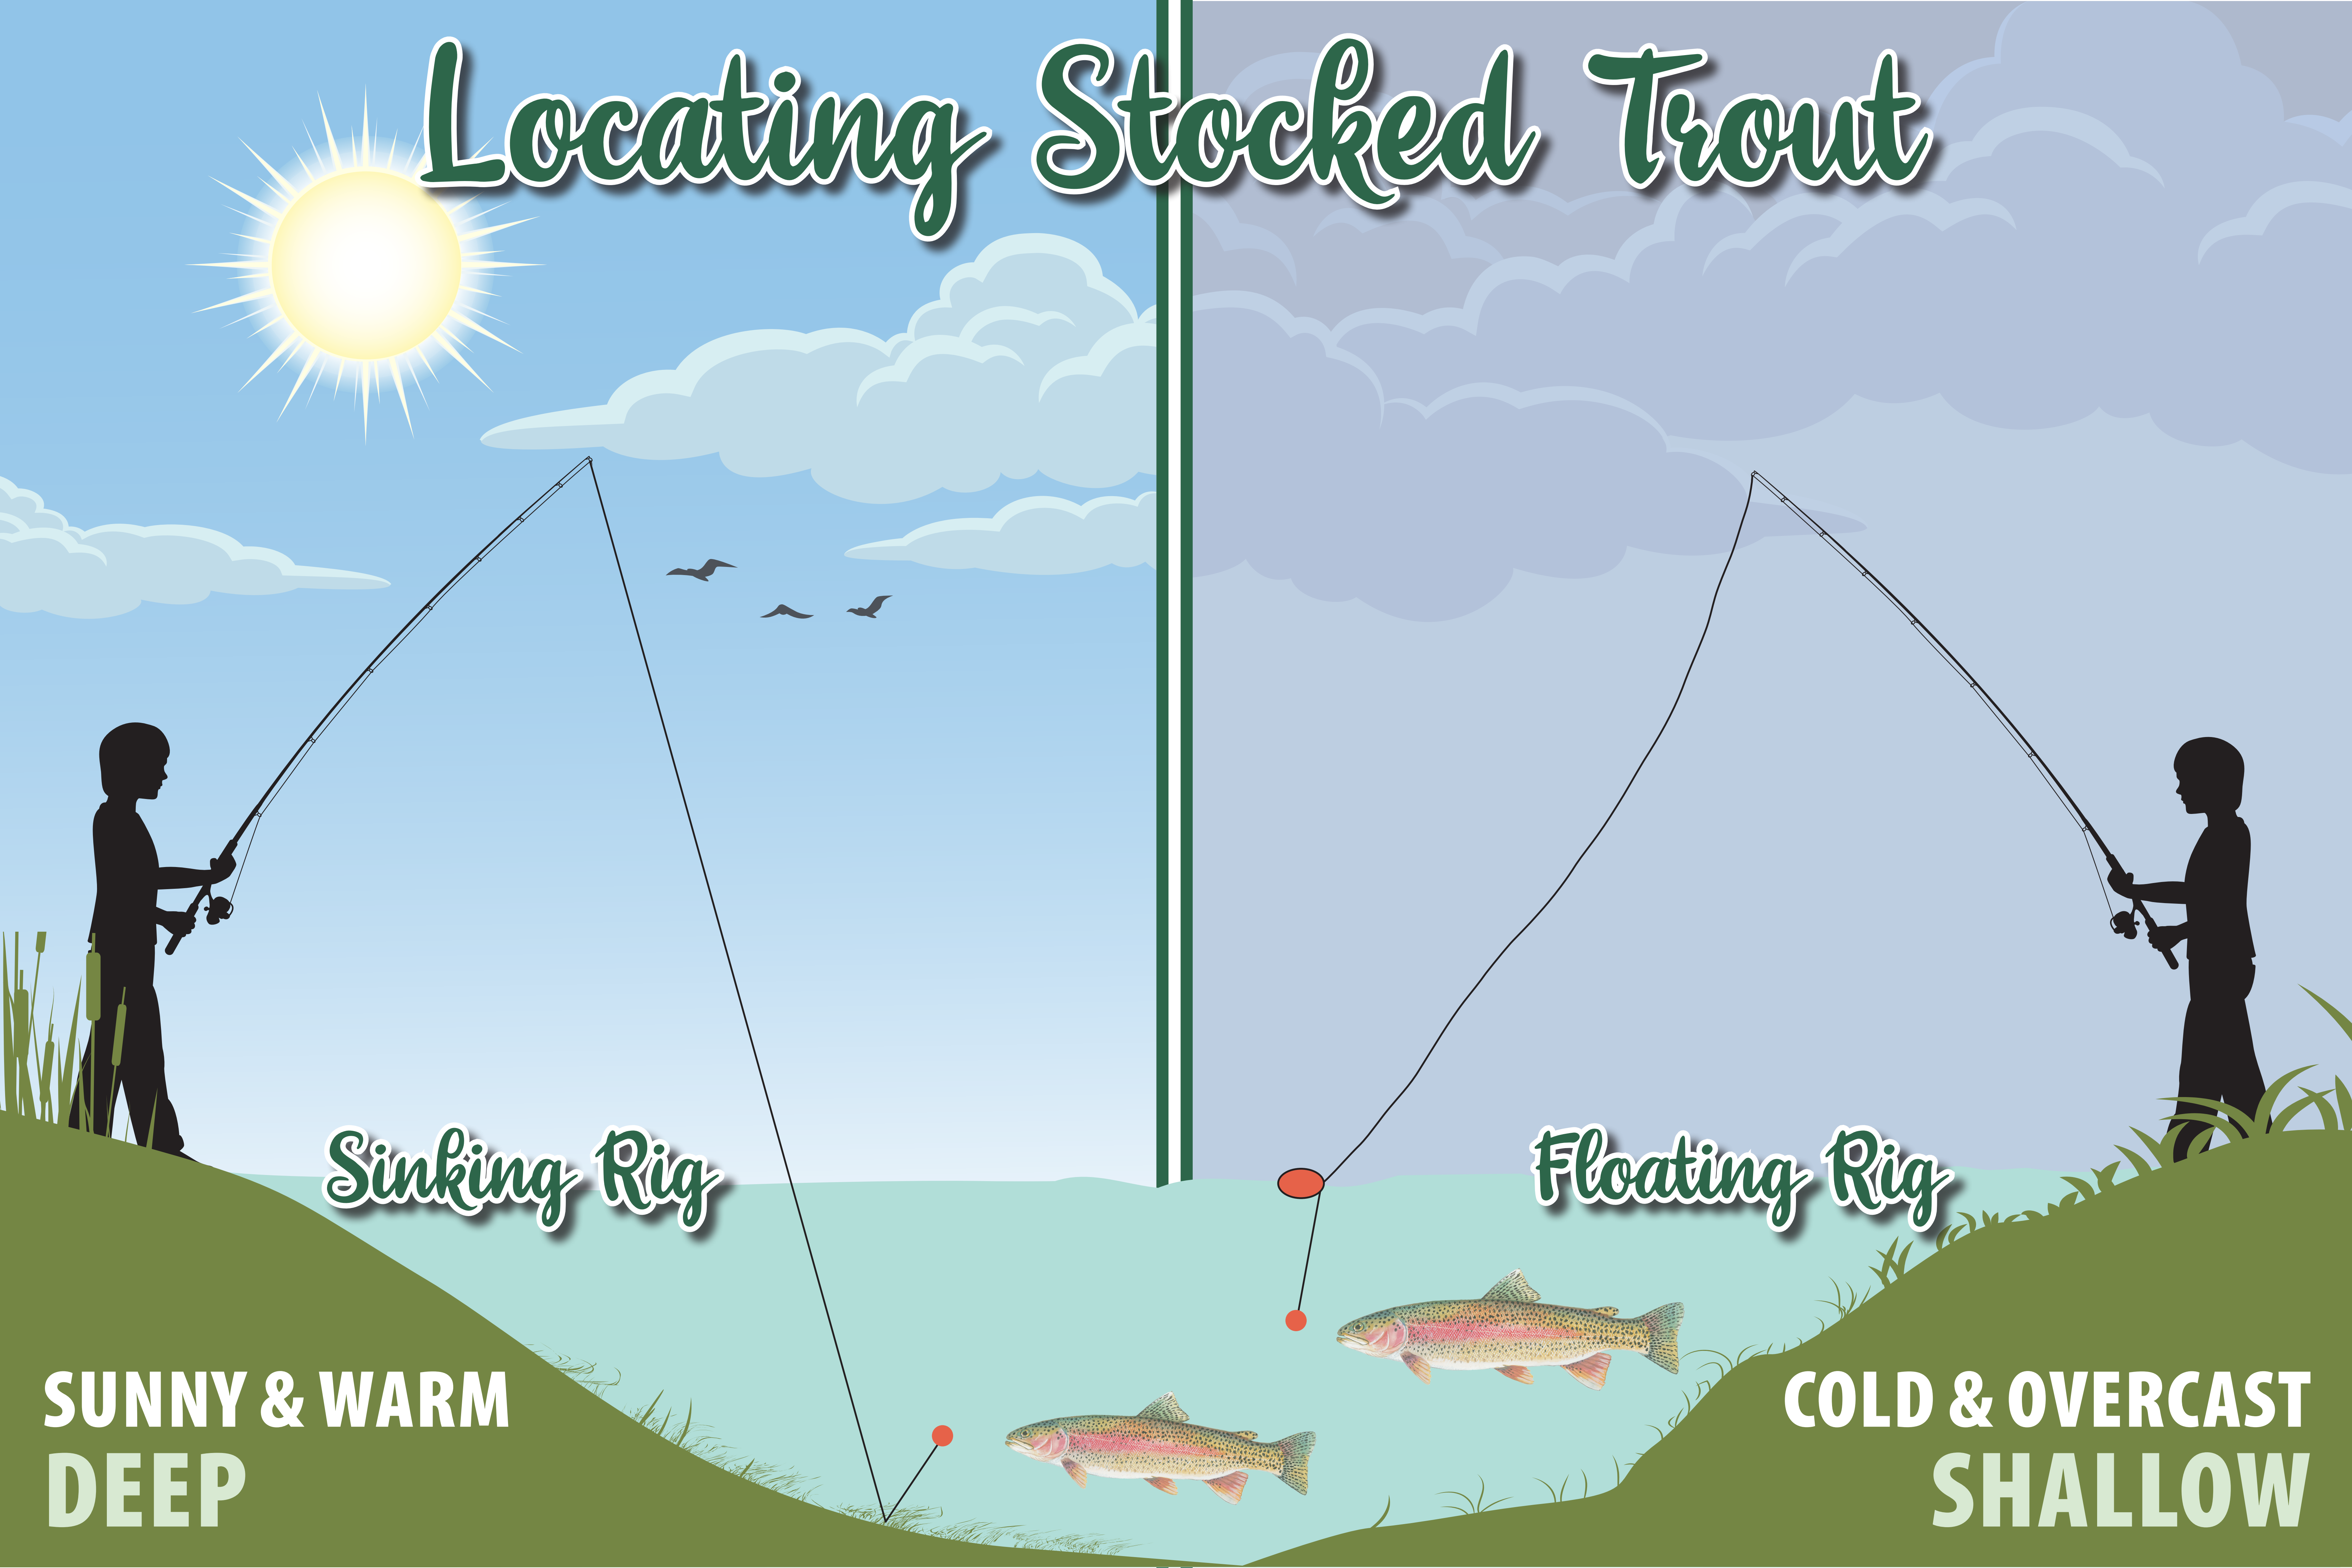

Preferred Rigs For Trout

CAROLINA RIG

Leader length varies w/
target depth

SPLIT SHOT RIG

Leader length varies w/
target depth

FLOAT RIGS

Locating Stocked Trout

Sinking Rig

Floating Rig

**SUNNY & WARM
DEEP**

**COLD & OVERCAST
SHALLOW**