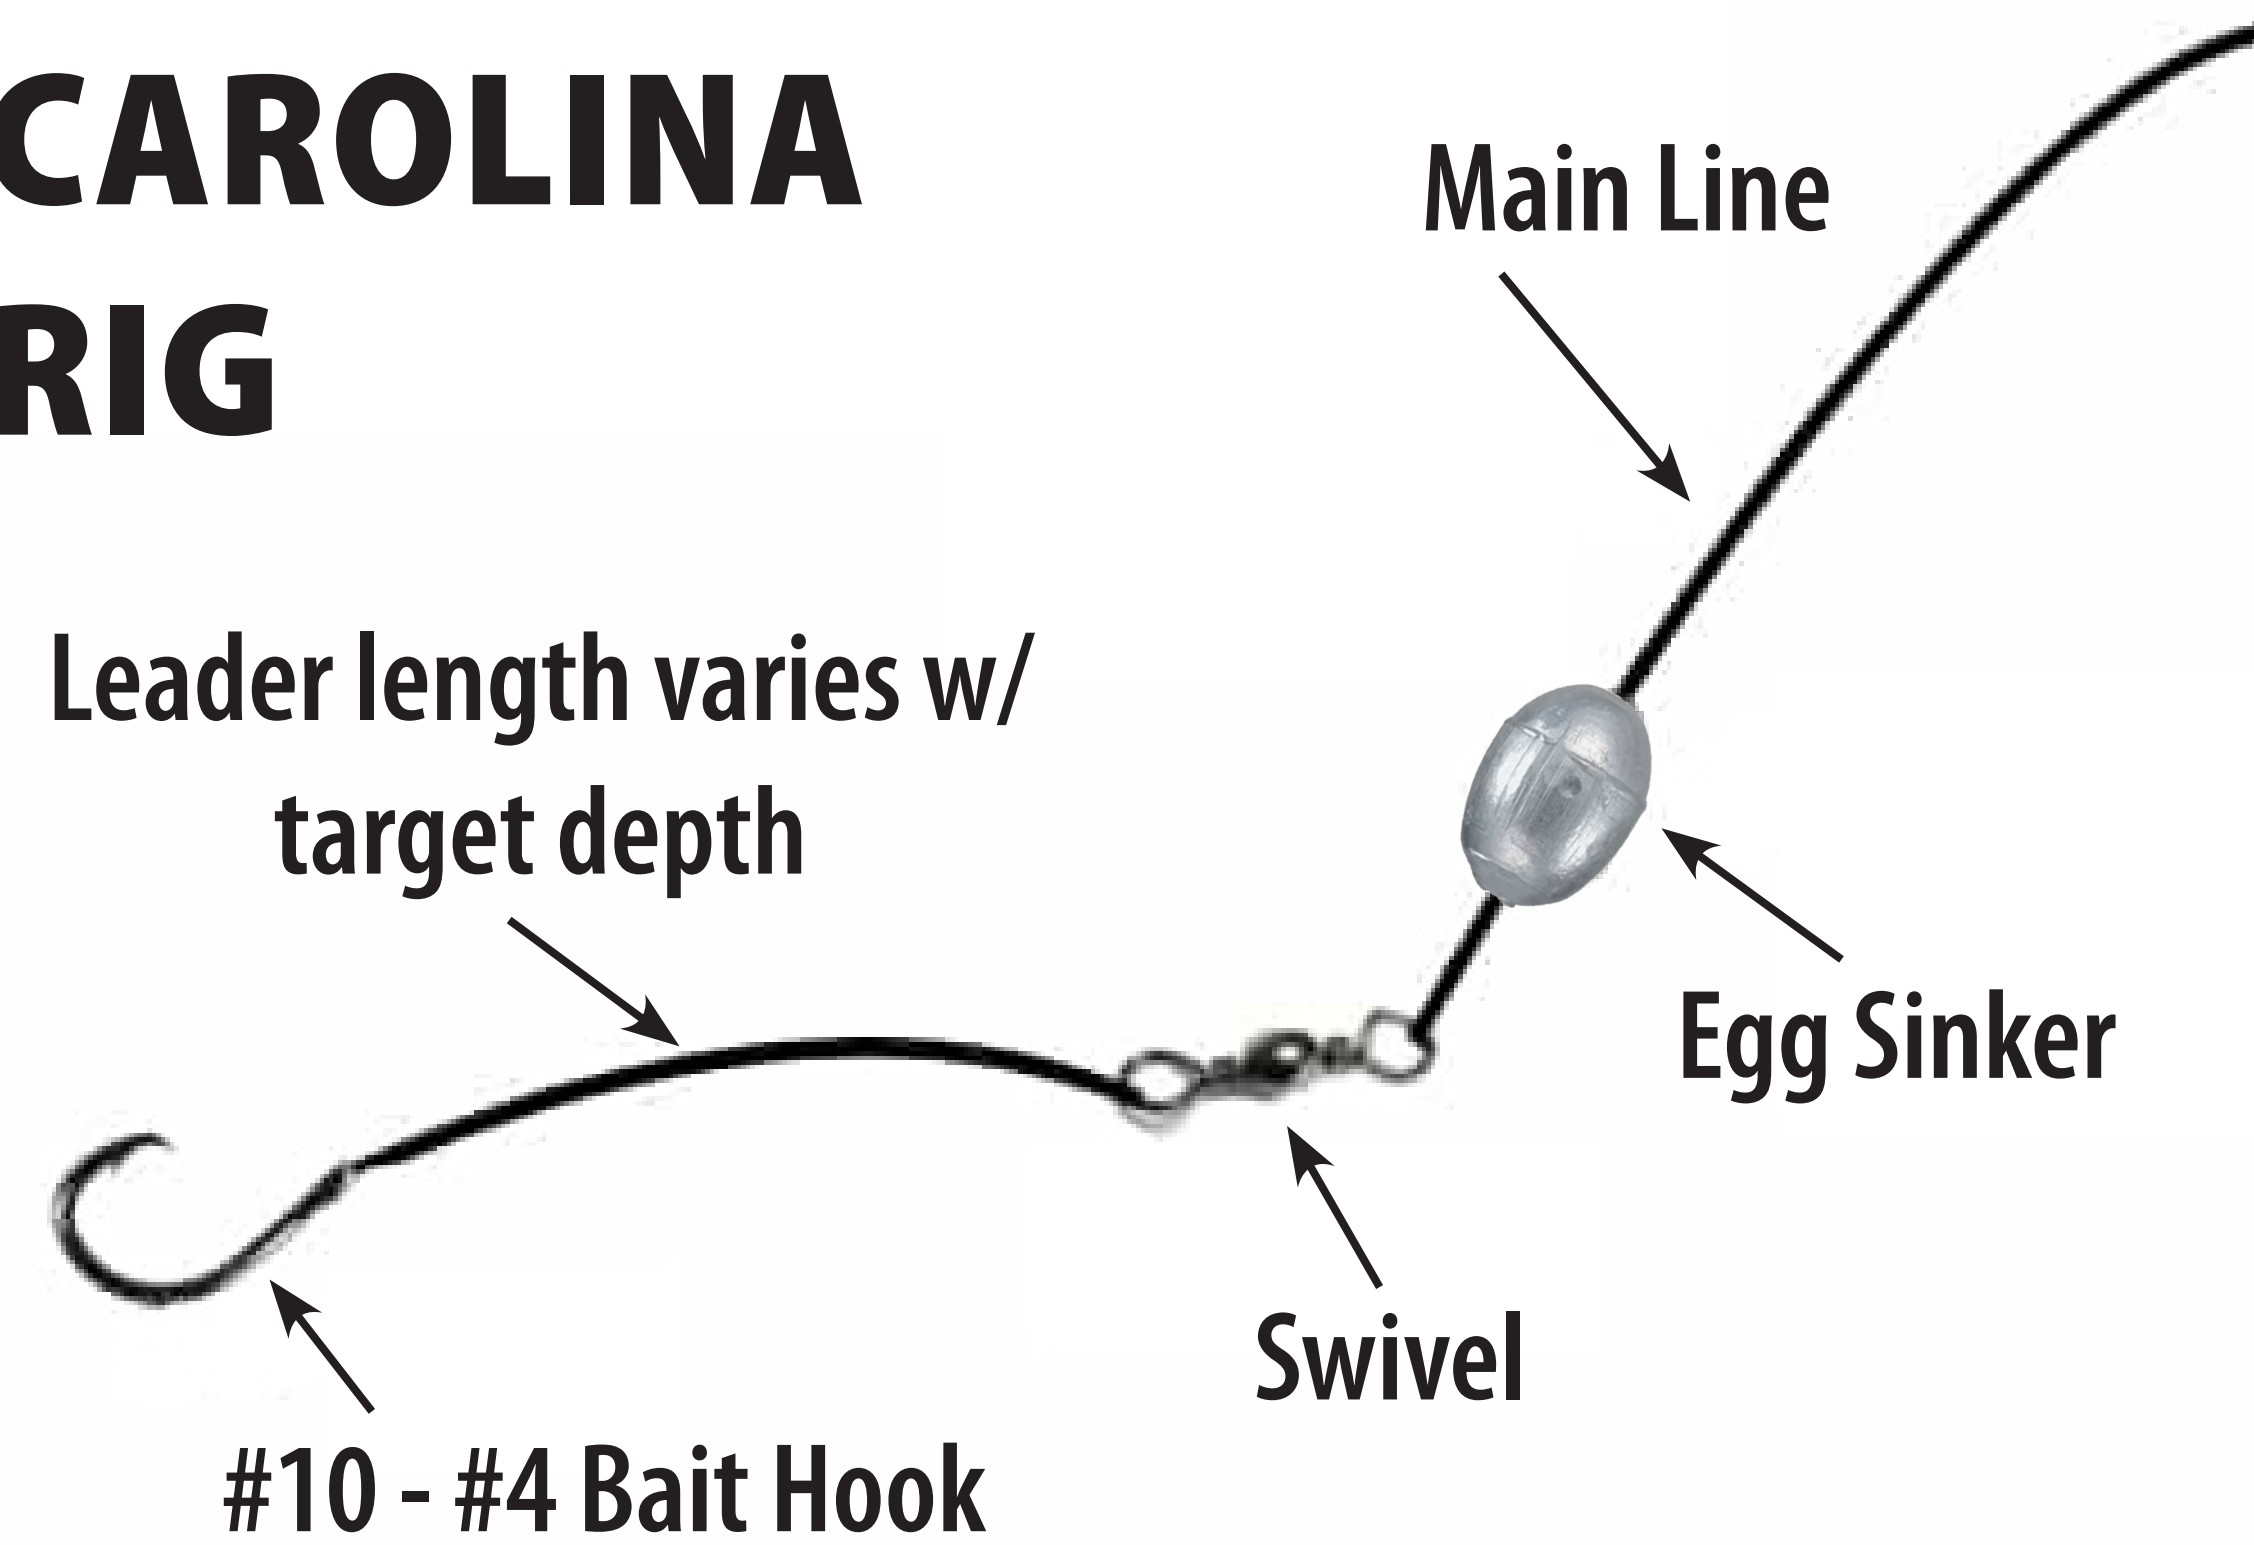

Preferred Rigs For Trout

CAROLINA RIG

Leader length varies w/
target depth

SPLIT SHOT RIG

Leader length varies w/
target depth

FLOAT RIGS

Locating Stocked Trout

Sinking Rig

Floating Rig

**SUNNY & WARM
DEEP**

**COLD & OVERCAST
SHALLOW**