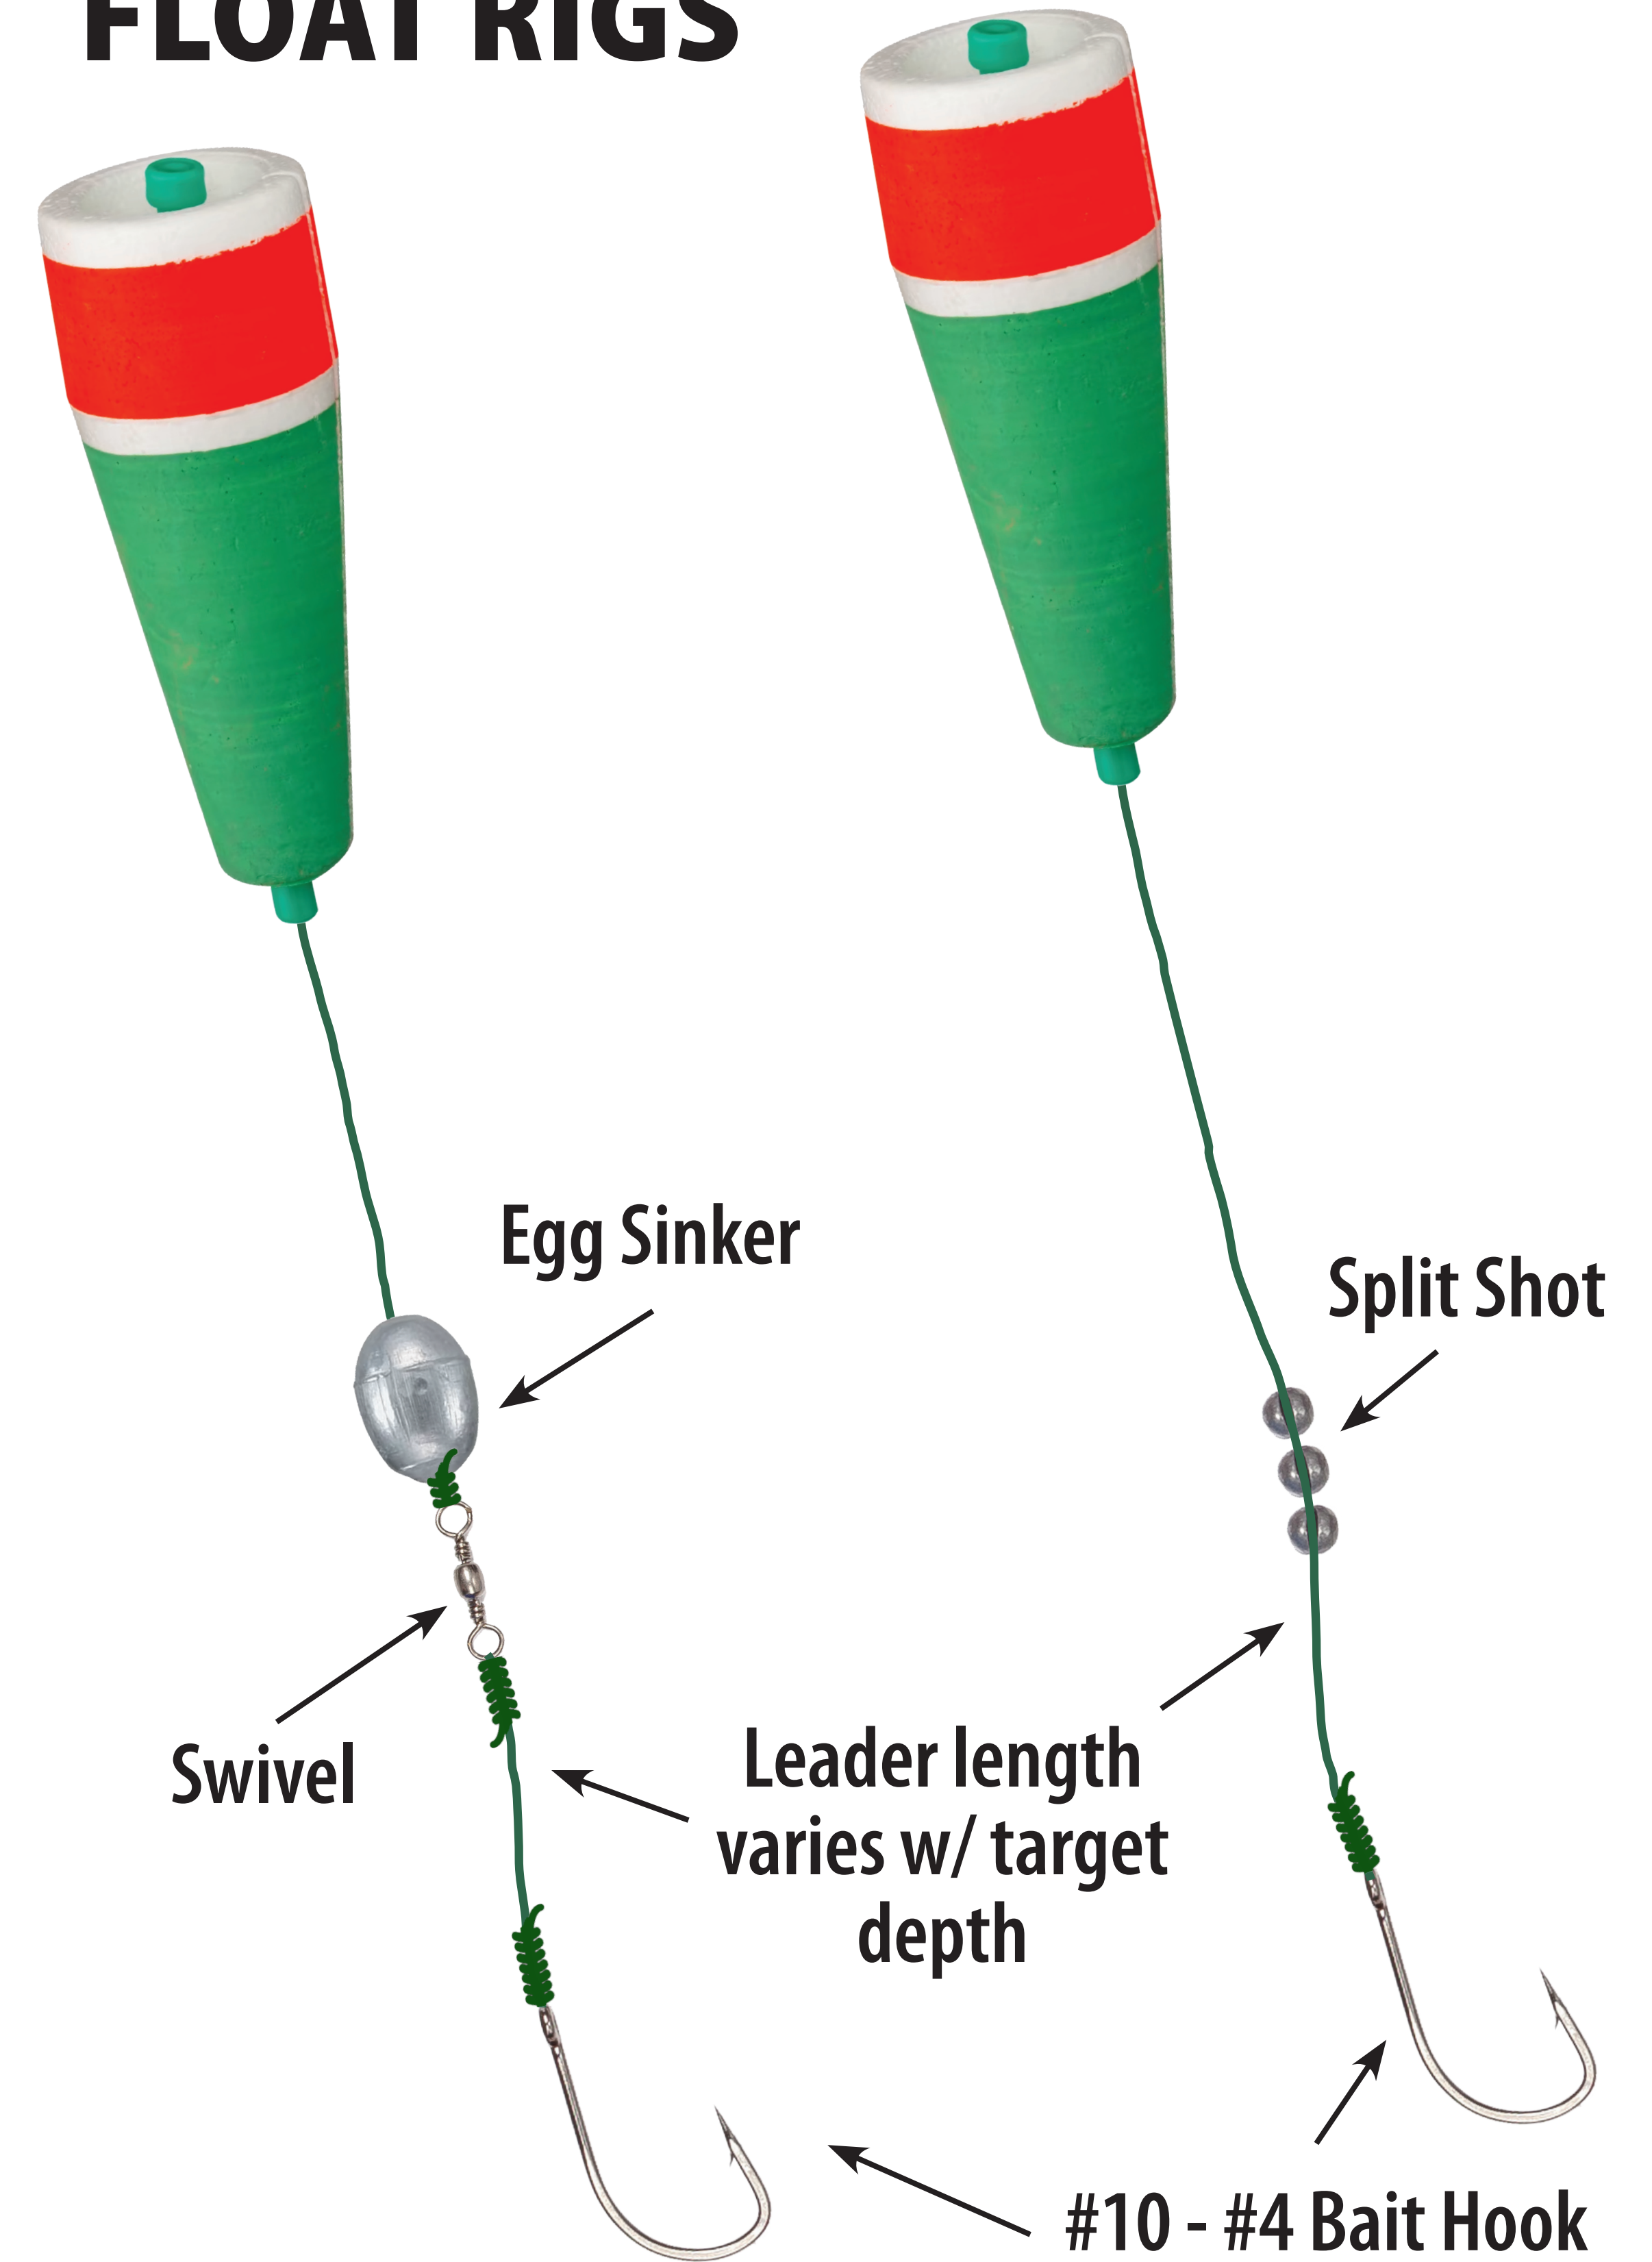

Preferred Rigs For Trout

CAROLINA RIG

Leader length varies w/
target depth

SPLIT SHOT RIG

Leader length varies w/
target depth

FLOAT RIGS

Locating Stocked Trout

Sinking Rig

Floating Rig

**SUNNY & WARM
DEEP**

**COLD & OVERCAST
SHALLOW**