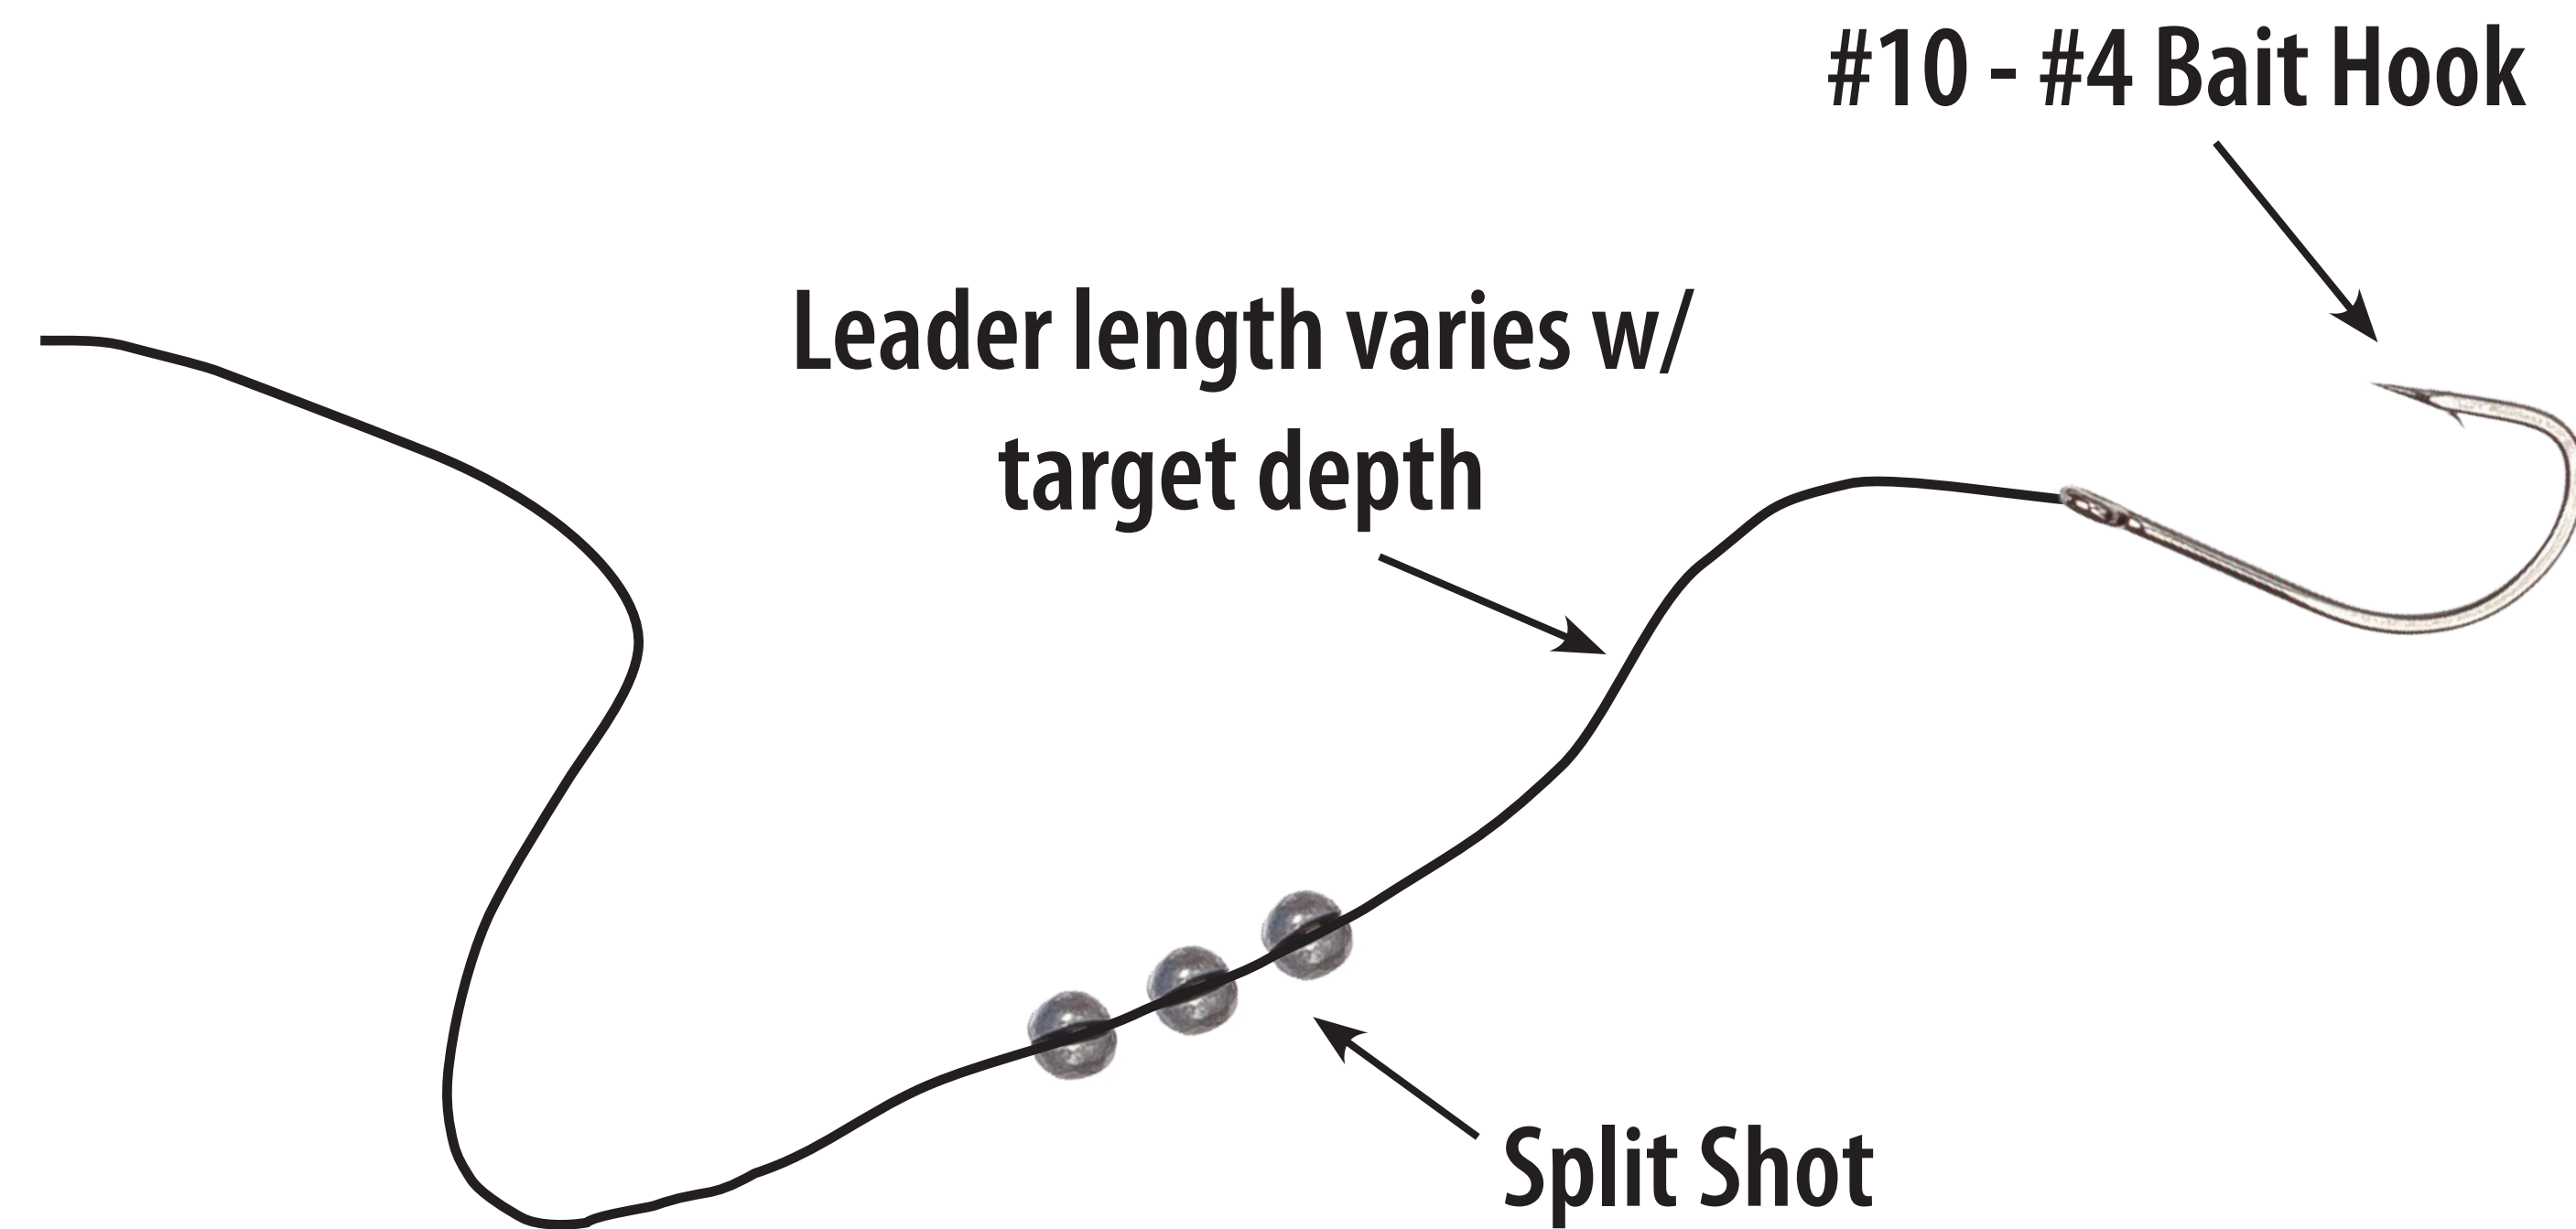

Preferred Rigs For Trout

CAROLINA RIG

Leader length varies w/
target depth

SPLIT SHOT RIG

Leader length varies w/
target depth

FLOAT RIGS

Locating Stocked Trout

Sinking Rig

Floating Rig

**SUNNY & WARM
DEEP**

**COLD & OVERCAST
SHALLOW**